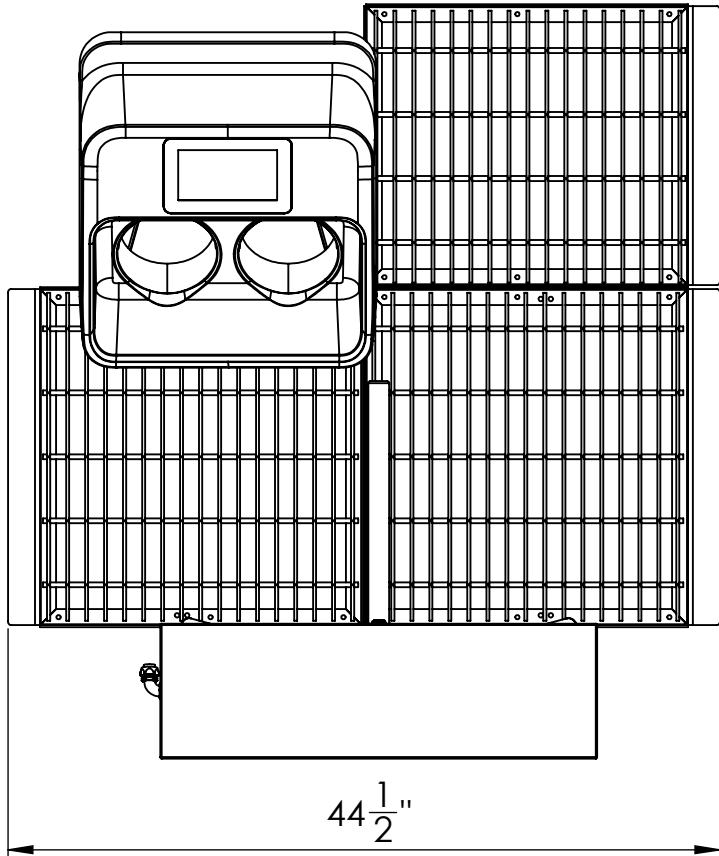

4

3

2

1

B

B

A

A

 720 CORPORATE CR. SUITE K
GOLDEN, CO 80401
PH. 303-790-4670

TITLE:
**EVO ONE
W/ TURNSTILE**

SIZE
B

SCALE: 1:12 WEIGHT: SHEET 1 OF 1

4

3

2

1