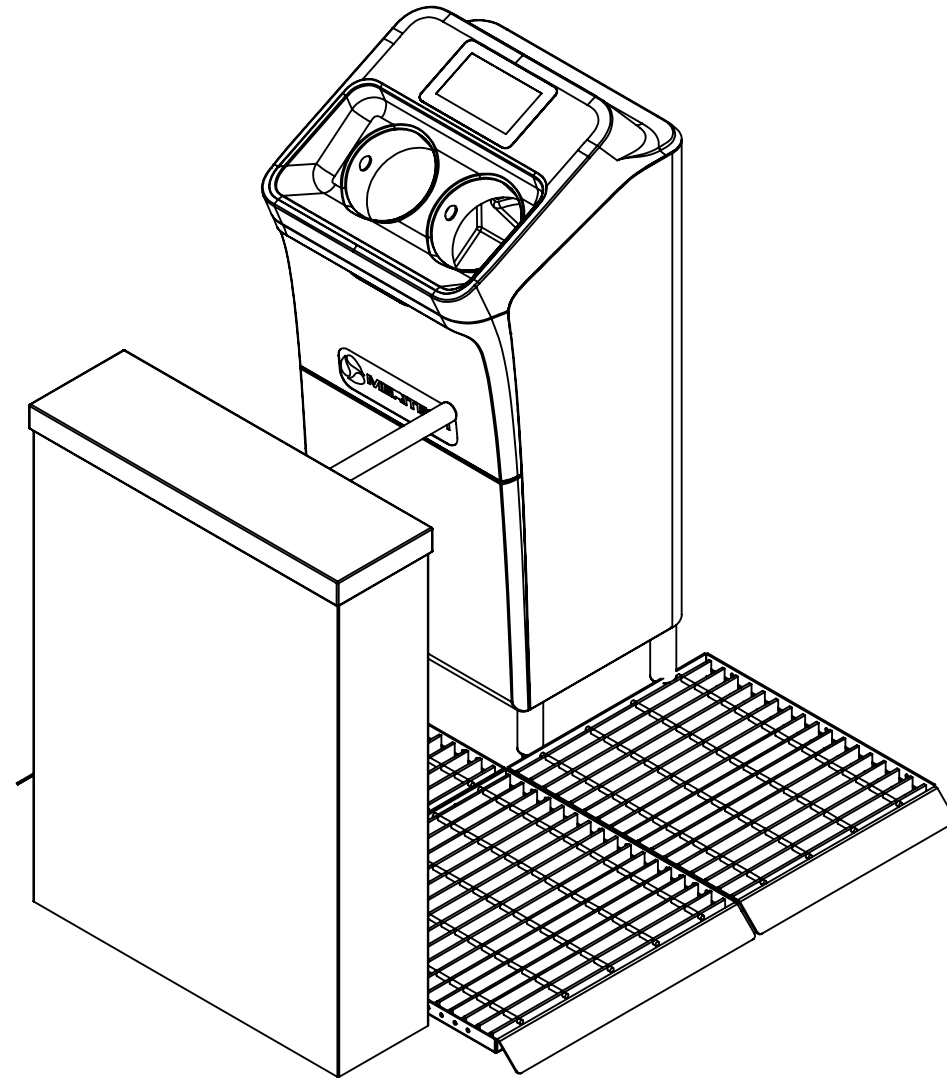

 720 CORPORATE CR. SUITE K
GOLDEN, CO 80401
PH. 303-790-4670

TITLE:
**EVO ONE
W/ TURNSTILE**

SIZE
B

SCALE: 1:12 WEIGHT: SHEET 1 OF 1

4

3

2

1