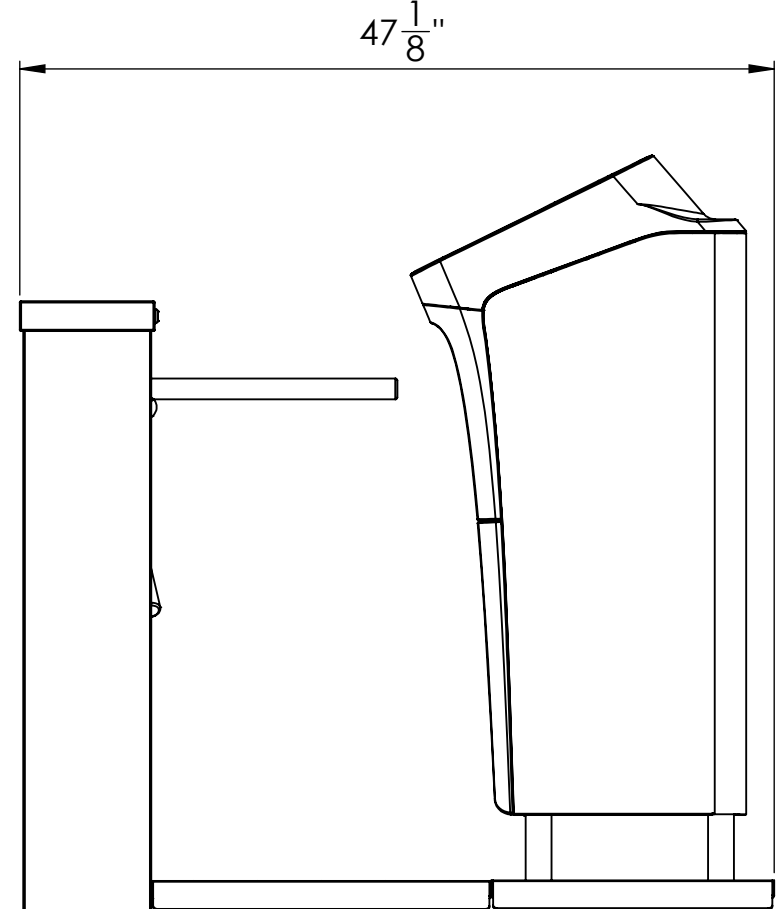

 720 CORPORATE CR. SUITE K
GOLDEN, CO 80401
PH. 303-790-4670

TITLE:
**EVO ONE
W/ TURNSTILE**

SIZE
B

SCALE: 1:12 WEIGHT: SHEET 1 OF 1

4

3

2

1