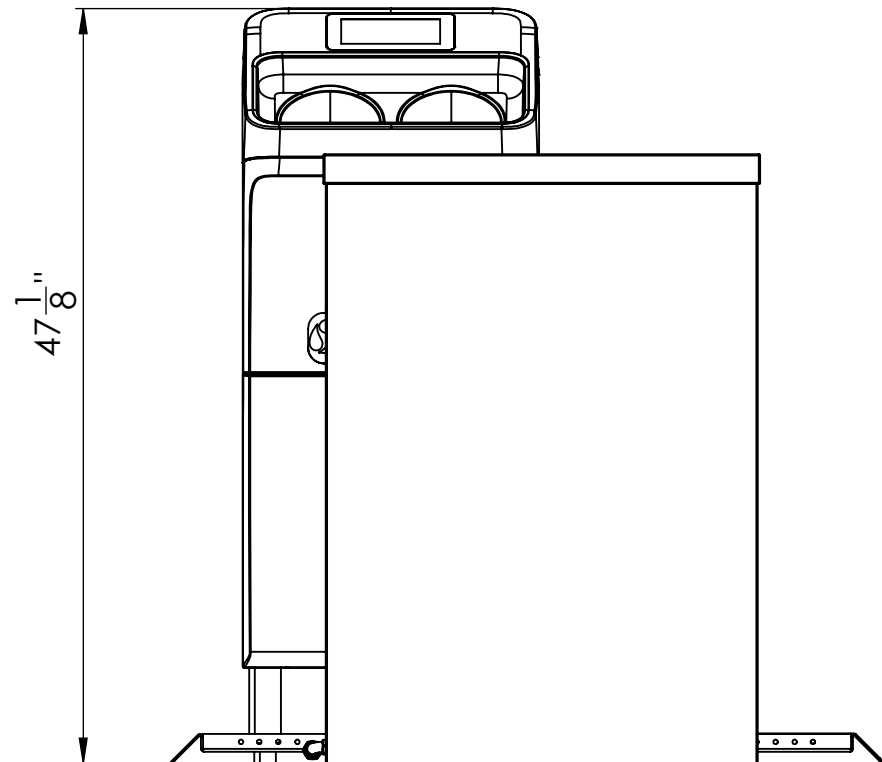

 720 CORPORATE CR. SUITE K
GOLDEN, CO 80401
PH. 303-790-4670

TITLE:
**EVO ONE
W/ TURNSTILE**

SIZE
B

SCALE: 1:12 WEIGHT: SHEET 1 OF 1

4

3

2

1