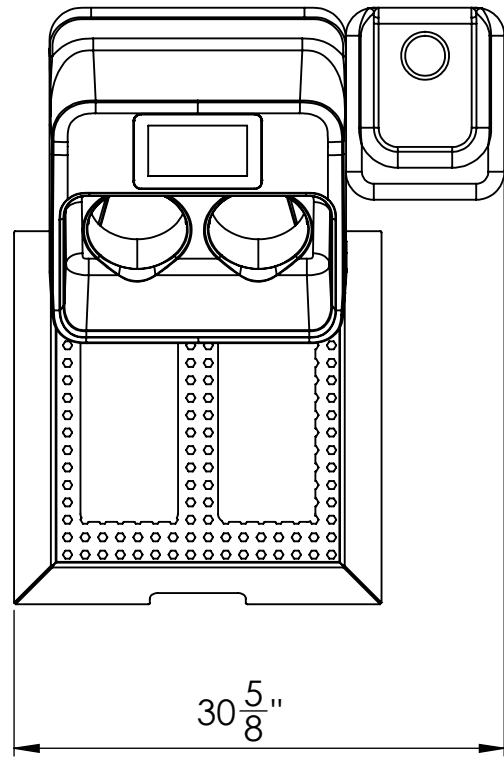

4

3

2

1

B

B

A

A

		720 CORPORATE CR. SUITE K GOLDEN, CO 80401 PH. 303-790-4670	
TITLE: EVO ONE W/ SOLE-CLEAN			
SIZE B			
SCALE: 1:12		WEIGHT:	SHEET 1 OF 1

4

3

2

1