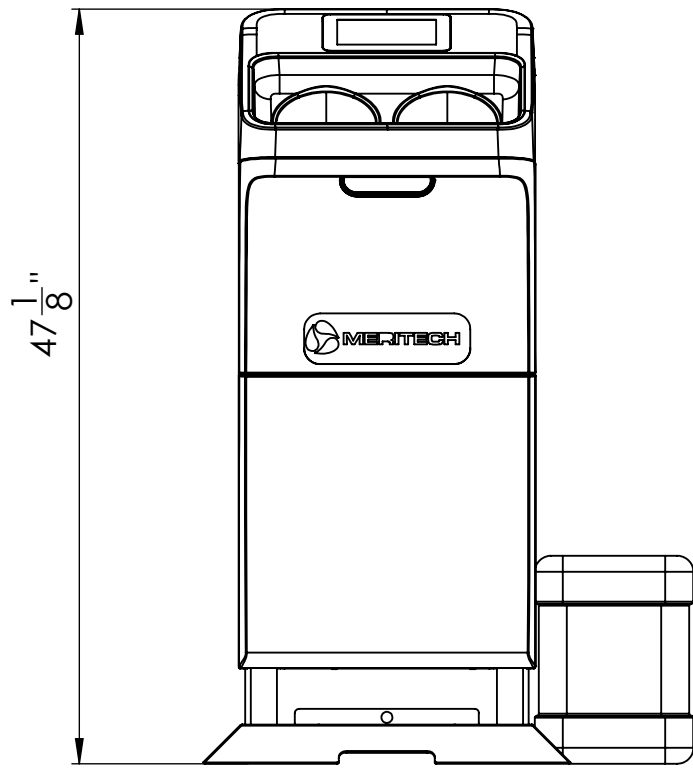

		720 CORPORATE CR. SUITE K GOLDEN, CO 80401 PH. 303-790-4670	
TITLE: EVO ONE W/ SOLE-CLEAN			
SIZE B			
SCALE: 1:12		WEIGHT:	SHEET 1 OF 1

4

3

2

1