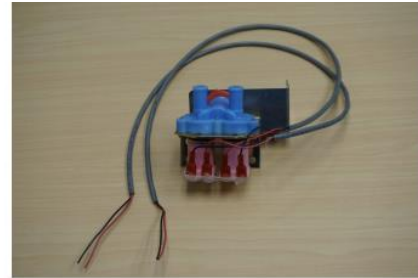

CleanTech® *Classic* Parts List

Includes parts for the CleanTech® 500EZ, 2000S & 4000S

MERITECH

CleanTech® 500EZ, 2000S, 4000s

CleanTech Motor
Number: 101-2085-001

3-Way Assembly
Number: 104-2033-001

3-Way Valve
Number: 961-0900-011

Blending Valve Assembly
Number: 101-2071-001

Blending Valve
Number: 961-0800-003

Aspirator
Number: 961-1000-004

CleanTech® 500EZ, 2000S, 4000s

Pair of Cylinders
Number: 101-2061-001

Cycle Counter Backlite LCD
Number: 860-0014-007

Drive Belts
Number: 104-5051-001

Photo Eye Emitter
Number: 875-0400-011

Plastic Body Soap Valve
Number: 961-0900-042

Photo Eye Receiver
Number: 875-0400-014

CleanTech® 500EZ, 2000S, 4000s

Idler Bearings
Number: 101-2086-001

3/8" NPT Non-Valved Coupling
Number: 911-0013-061

Vacuum Gage
Number: 961-1200-003

3/8" PFT Valved Coupling
Number: 991-0013-060 Price:

3-Way Valve Diaphragm
(system requires 2)
Number: 961-0600-005

12V DC SoleClean Pump
Number: 961-1400-005